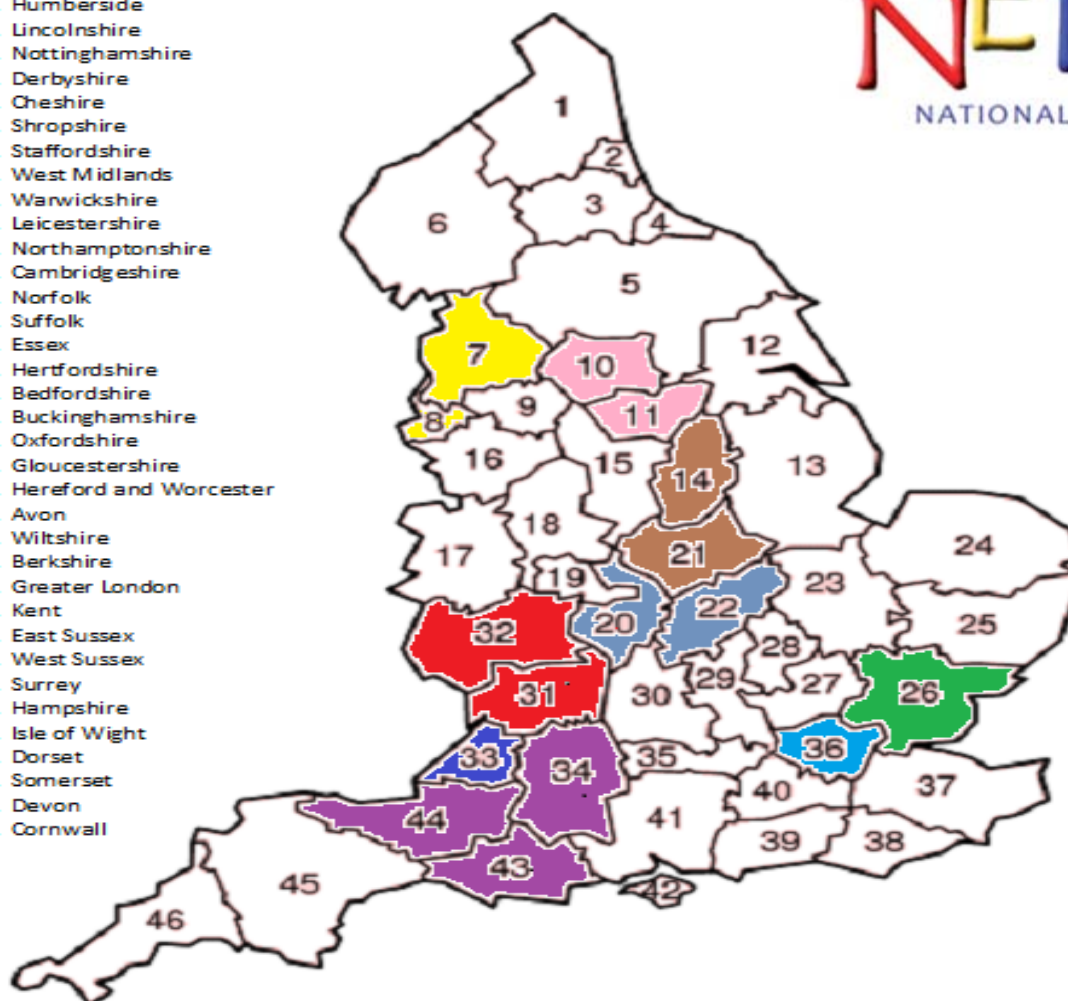

1. Northumberland
2. Tyne and Wear
3. Durham
4. Cleveland
5. North Yorkshire
6. Cumbria
7. Lancashire
8. Merseyside
9. Greater Manchester
10. West Yorkshire
11. South Yorkshire
12. Humberside
13. Lincolnshire
14. Nottinghamshire
15. Derbyshire
16. Cheshire
17. Shropshire
18. Staffordshire
19. West Midlands
20. Warwickshire
21. Leicestershire
22. Northamptonshire
23. Cambridgeshire
24. Norfolk
25. Suffolk
26. Essex
27. Hertfordshire
28. Bedfordshire
29. Buckinghamshire
30. Oxfordshire
31. Gloucestershire
32. Hereford and Worcester
33. Avon
34. Wiltshire
35. Berkshire
36. Greater London
37. Kent
38. East Sussex
39. West Sussex
40. Surrey
41. Hampshire
42. Isle of Wight
43. Dorset
44. Somerset
45. Devon
46. Cornwall

Early Years Networks 2011/13